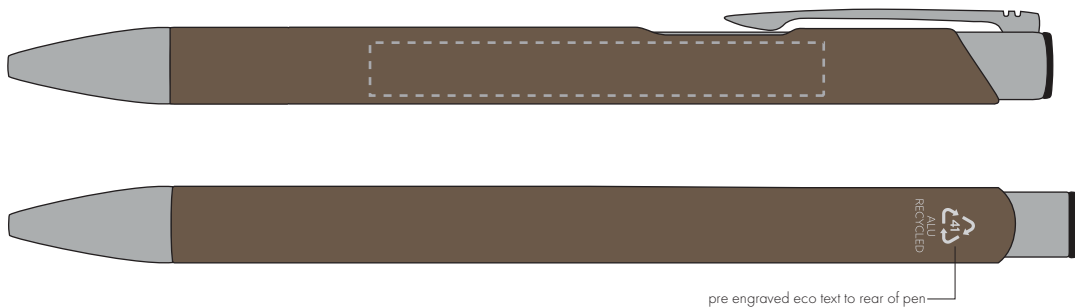

Your Ref:	Quantity:	Product Code: TPC982001
Our Ref:	Version: 1	Product Colour: BROWN

PRINTING CONCERNS:

We stock this item in the following colours

**PANTONE REFERENCE(S)**

- Colour 1
- Colour 2
- Colour 3
- Colour 4

ARTWORK SCALE 100%

ARTWORK SCALE 100%

Side Print Area:

60mm x 7mm

Product Image for visualisation
- colours may vary

The dashed line is to demonstrate print area and will not appear on your printed item

PLEASE NOTE: